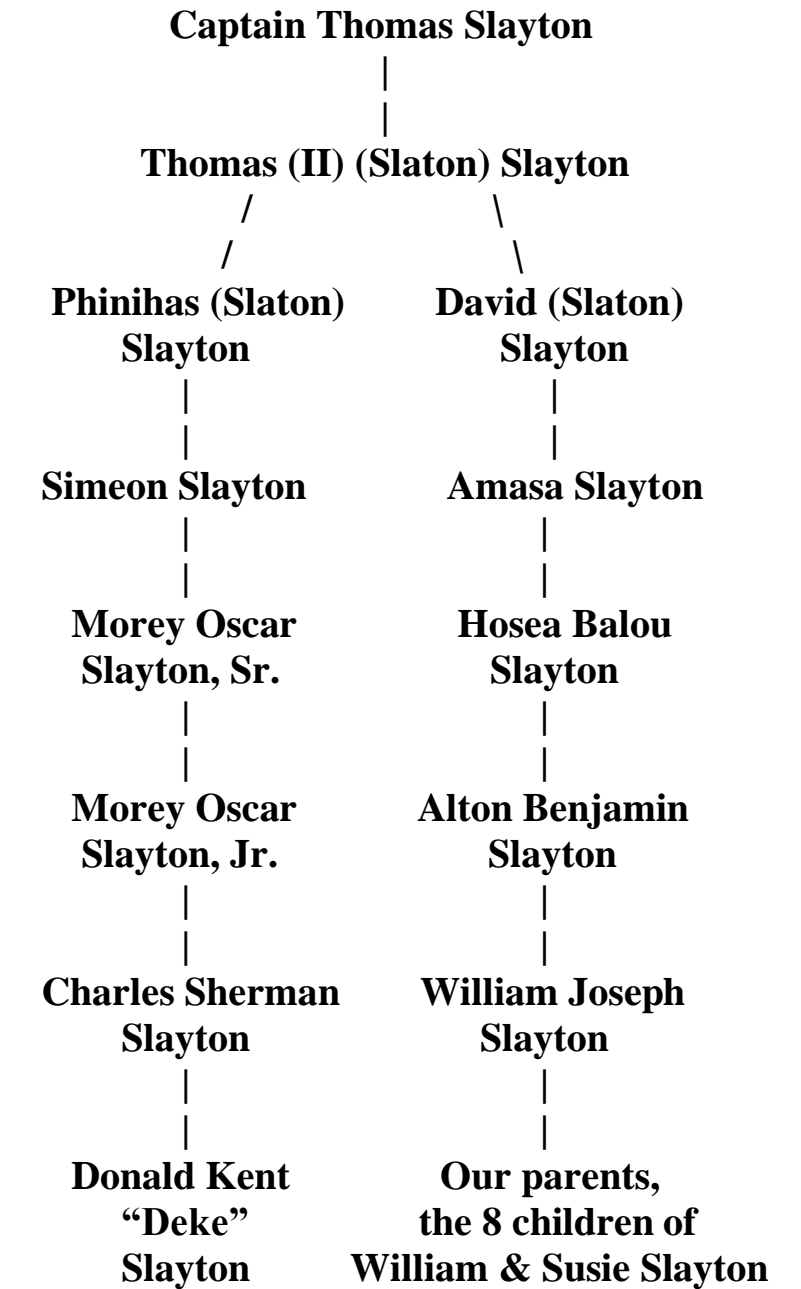

Robert Sidney Slayton
(1919 – 1989)

Clifford Paul Slayton
(1921 – 2003)

Ruth Ellen Slayton Ewan
(1922 – 2003)

William Merle Slayton
(1924 – 2004)

Honoring the William & Susie (Goold) Slayton Children & Deke Slayton

8th-generation descendants of Captain Thomas Slayton

Edward Alton Slayton
(1926 – 2002)

David Goold Slayton (*)
(1927 – 1981)

Mary Sue Slayton Howell
(1932 – 2023)

Richard Kenneth Slayton
(1935 – 2013)

(*) In the last draft of WWII. Served in Honor Guard for Arlington National Cemetery burials.